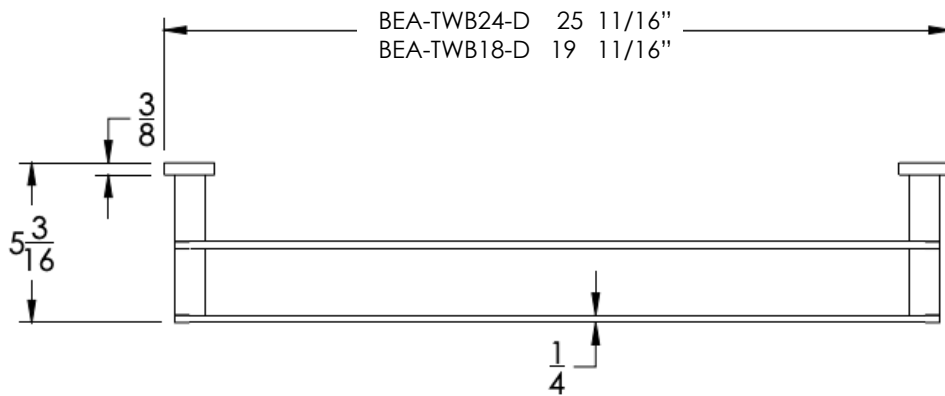

COLLECTION BEAUMONT

TOWEL BAR

Model	Product	Finishes Available
BEA-TWB24-D	24" Towel Bar	Multiple finishes available. Over 23 finishes to choose from.
BEA-TWB18-D	18" Towel Bar	

FINISHES	Polished (-P)	Antique Copper (-ACOP)	Polished Gold (-PGLD)
	Brushed (-B)	Polished Brass (-PBRS)	Brushed Copper (-BCOP)
	Brushed Gold (-BGLD)	Matte White (-WHT)	Brushed Rose Gold (-BRGD)
	Matte Black (-BLK)	Brushed Modern Bronze (-BMBRZ)	Brushed Black (-BRBLK)
	Oil Rubbed Bronze (-ORB)	Glossy White (-GWHT)	Polished Black (-PBLK)
	Brushed Brass (-BBRS)	Polished Rose Gold (-PRGD)	Antique Nickel (-ANKL)
	Brushed Bronze (-BBRZ)	Unlacquered Brass (-UBRS)	Black Nickel (-NKBL)
	Antique Brass (-ABRS)	Polished Nickel (-PNKL)	

Dimensions in inches

FRONT

TOP

SIDE

NOTE: Dimensions subject to change without notice.