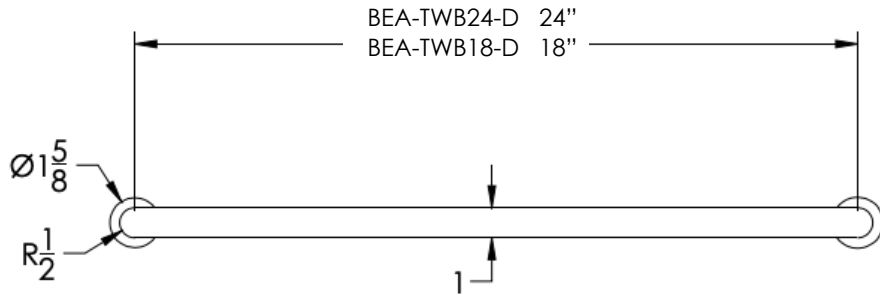

COLLECTION BEAUMONT

TOWEL BAR

Model	Product	Finishes Available
BEA-TWB24-D	24" Towel Bar	Multiple finishes available. Over 23 finishes to choose from.
BEA-TWB18-D	18" Towel Bar	

FINISHES	Polished (-P)	Antique Copper (-ACOP)	Polished Gold (-PGLD)
	Brushed (-B)	Polished Brass (-PBRS)	Brushed Copper (-BCOP)
	Brushed Gold (-BGLD)	Matte White (-WHT)	Brushed Rose Gold (-BRGD)
	Matte Black (-BLK)	Brushed Modern Bronze (-BMBRZ)	Brushed Black (-BRBLK)
	Oil Rubbed Bronze (-ORB)	Glossy White (-GWHT)	Polished Black (-PBLK)
	Brushed Brass (-BBRS)	Polished Rose Gold (-PRGD)	Antique Nickel (-ANKL)
	Brushed Bronze (-BBRZ)	Unlacquered Brass (-UBRS)	Black Nickel (-NKBL)
	Antique Brass (-ABRS)	Polished Nickel (-PNKL)	

Dimensions in inches

FRONT

TOP

SIDE

NOTE: Dimensions subject to change without notice.